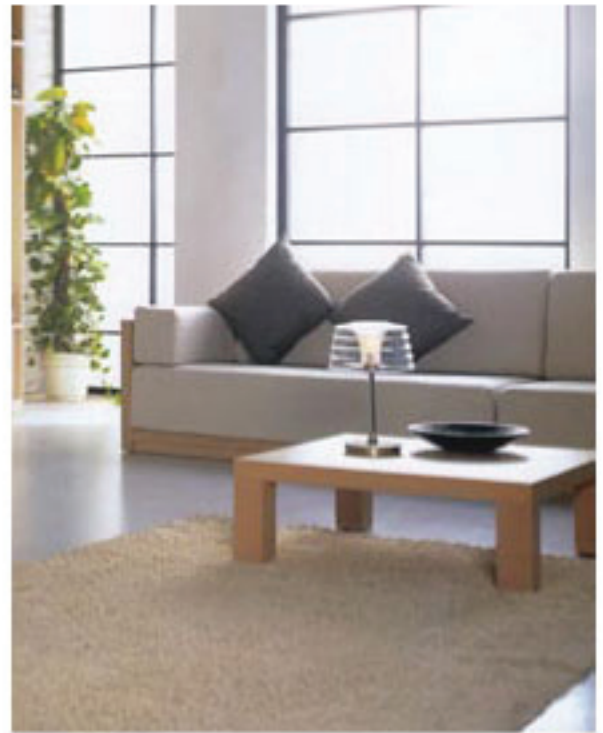

Single Bedroom Furniture Package

Your contemporary Furniture Package includes -

- Furnishings - in contemporary oak and glass.
- Electrical Goods - the latest technology in white and chrome finishes.
- Linen and Bedding.
- Utensils and Janitorial Items - a very comprehensive package.
- Framed Prints and Décor Items.
- Full Installation.
- Curtaining throughout.

Quayside Furniture Package
Style: Marbella

One Bedroom

Quantity / Item	Description / Size
Dining	
1 Dining table	1500 x 850 x 760
4 Dining chair	420 x 433 x 820
1 Print	600 x 650
Living	
2 2 seater sofa	
1 Coffee table	1200 x 600 x 400
1 TV cabinet	1200 x 600 x 420
1 Print	600 x 650
Master Bedroom	
1 Bedhead - leather	Queen
1 Ensemble - Hotel Elite	Queen
2 Bedside table	500 x 450 x 460
2 Bedside lamp	
1 Print	600 x 650
Balcony	
1 Dining table - 2 seater with glass top	1200 x 700 x 750h
2 Dining chair	
Décor	
1 Décor items - set	
1 Set of scatter cushions	
Linen	
1 Mattress protector	Queen
4 Tontine commercial pillow	
4 Pillow protector	
1 Brush cotton blanket	Queen
1 Bed cover set - doona, cover, valance	Queen
Electrical	
1 LCD Television (by builder)	NEC 51cm
1 LCD Television (by builder)	NEC 69cm
1 DVD/CD Player	Samsung HT-Q20
1 Refrigerator - white	124 litre, 480 x 858 x 531
1 Toaster	Kambrook KT96B
1 Kettle	Kambrook KAK5
1 Iron	Kambrook KI268
1 Clock radio	Kambrook KCR30
1 Hair dryer	Ronson wall mount